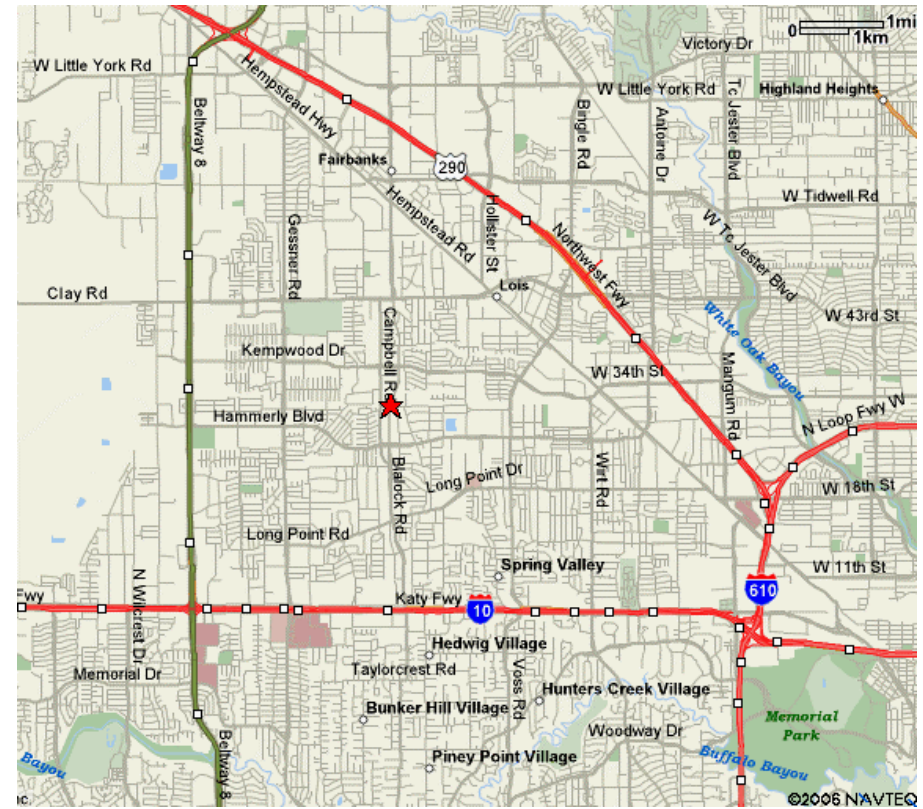

HOT Dog Club Obedience Classes

2400 Campbell, Unit H

Our new, larger, air-conditioned, indoor location in Spring Branch!
(building faces Emnora Lane, enter off either Campbell or Blalock)

www.hotdogclub.org
(713) 694-7446