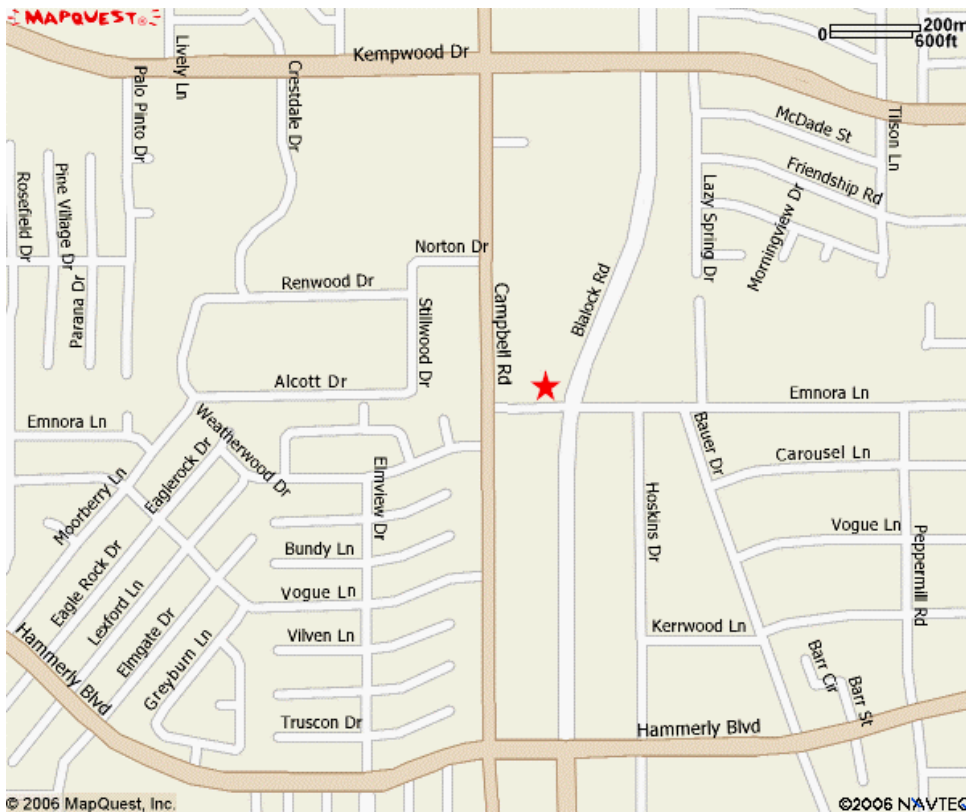

HOT Dog Club Obedience Classes

2400 Campbell, Unit H

Our new, larger, air-conditioned, indoor location in Spring Branch!
(building faces Emnora Lane, enter off either Campbell or Blalock)

www.hotdogclub.org
(713) 694-7446